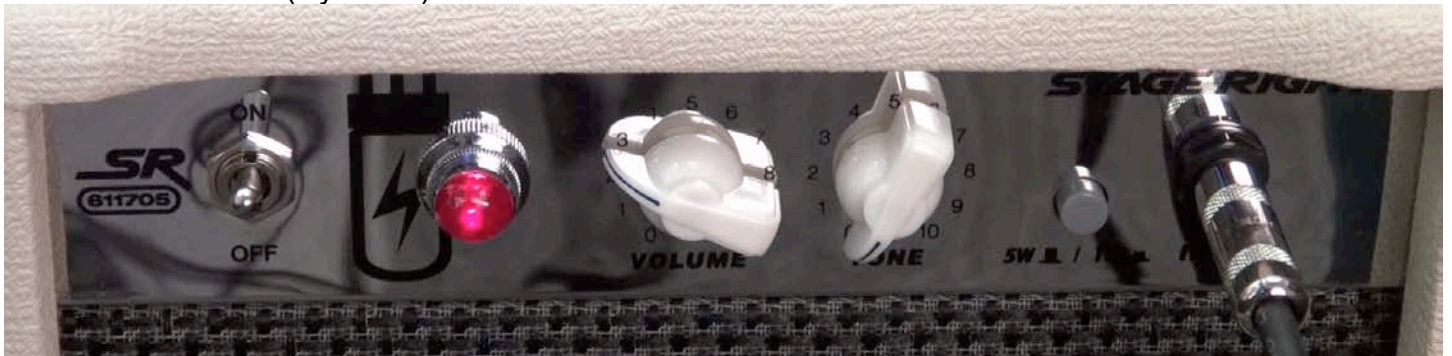

Bulletini (Dynamic)

Shure Green Bullet (Dynamic)