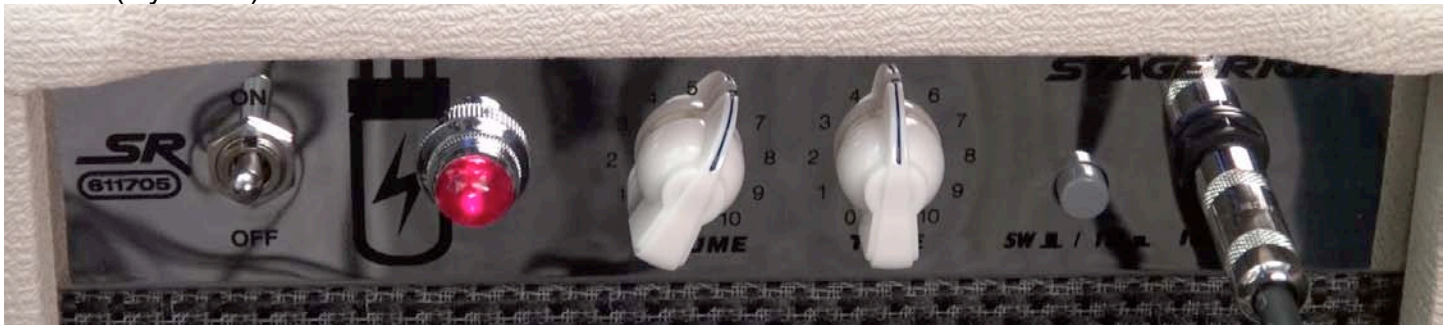

Manufacturer: Monoprice Model: Stage Right Price: $99

Wattage: 5 Weight: 16lbs Build Type: Tube 12AX7 Preamp, 6V6GT Power

Speaker: 8" Celestion Super 8 (Ω)

Features: 1-watt/5-watt button

Build Quality: Weak 1 2 3 **4** 5 Impressive
Modification Ease: 1 2 **3** 4 5
Volume: 1 2 **3** 4 5 **104** Peak Decibel
Tone: Bass 1 **2** **3** 4 5
Tone: Warmth 1 2 **3** 4 5
Tone: Breakup 1 2 **3** 4 5
Tone: Playing Ease 1 2 **3** 4 5

Beginner Friendly? Yes **X** No

Positives: Price

Would I... Recommend the amp to a student? Yes **X** No **X**
Recommend the amp to a weekend warrior? Yes   No **X**
Recommend the amp to a professional player? Yes   No **X**
Use it in the studio? Yes   No **X**
Buy the amp? Yes   No **X**

My Recommended Settings:

Shaker (Dynamic)